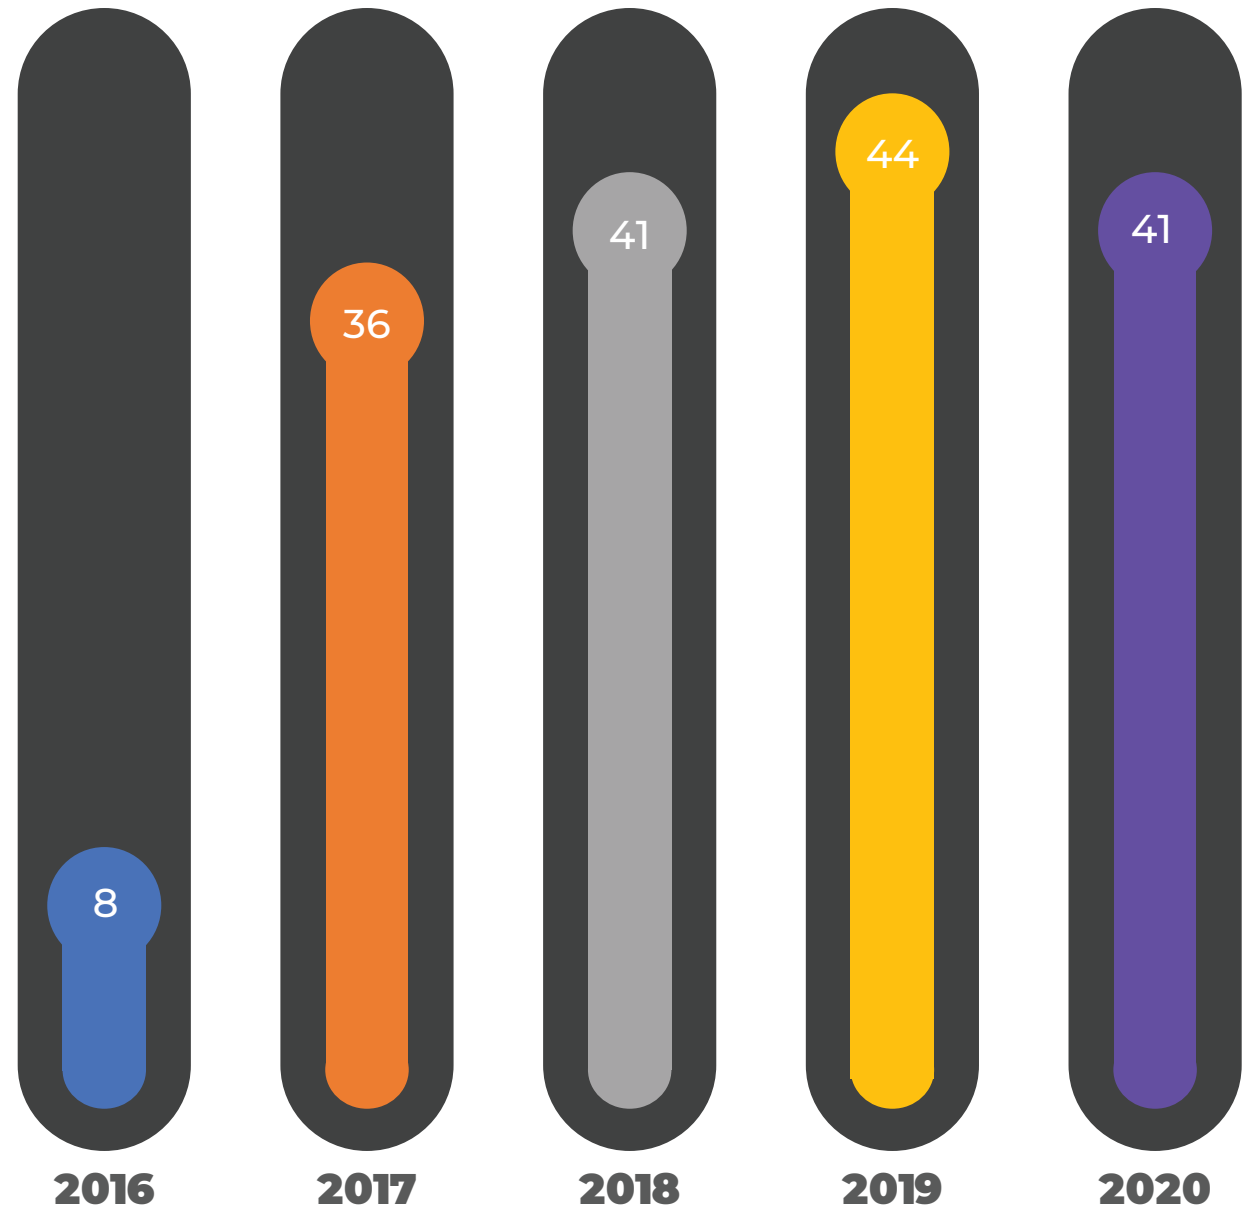

# DP Results 2016-20

**2016**  
24 students

**2017**  
28 students

**2018**  
29 students

**2019**  
29 students

**2020**  
39 students

■ 27 - 31 ■ 32 - 35 ■ 36 - 39 ■ 40 - 42 ■ 43 - 45

Percentage of BIS  
Students who  
scored **40 or more**  
**out of 45**

# The CORE (2016-20)