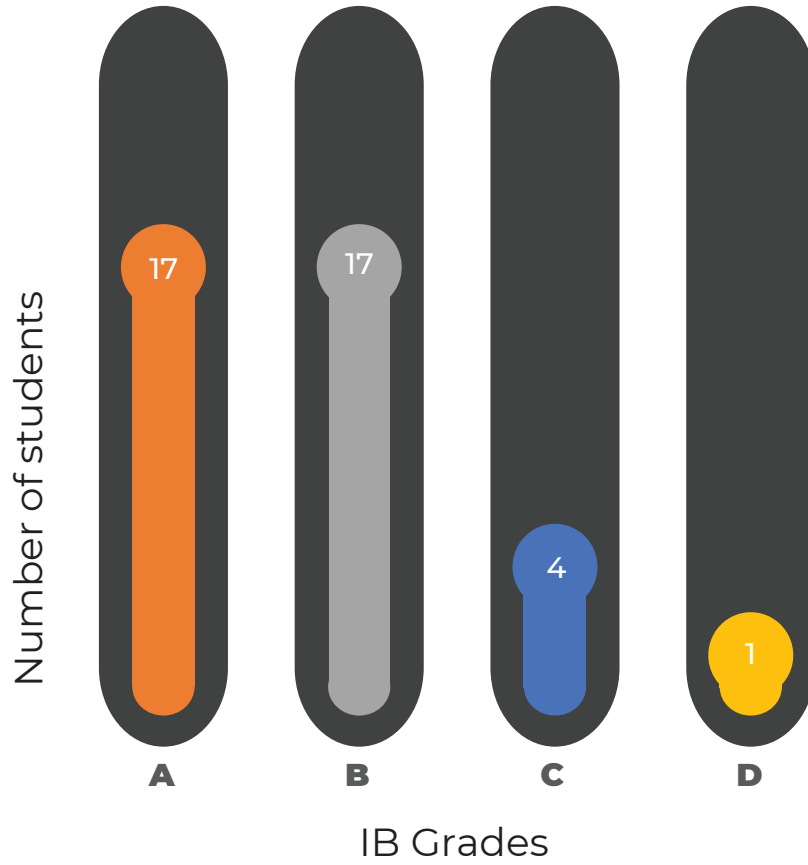

CORE RESULTS

DP 2020

GRADE DISTRIBUTION - EE