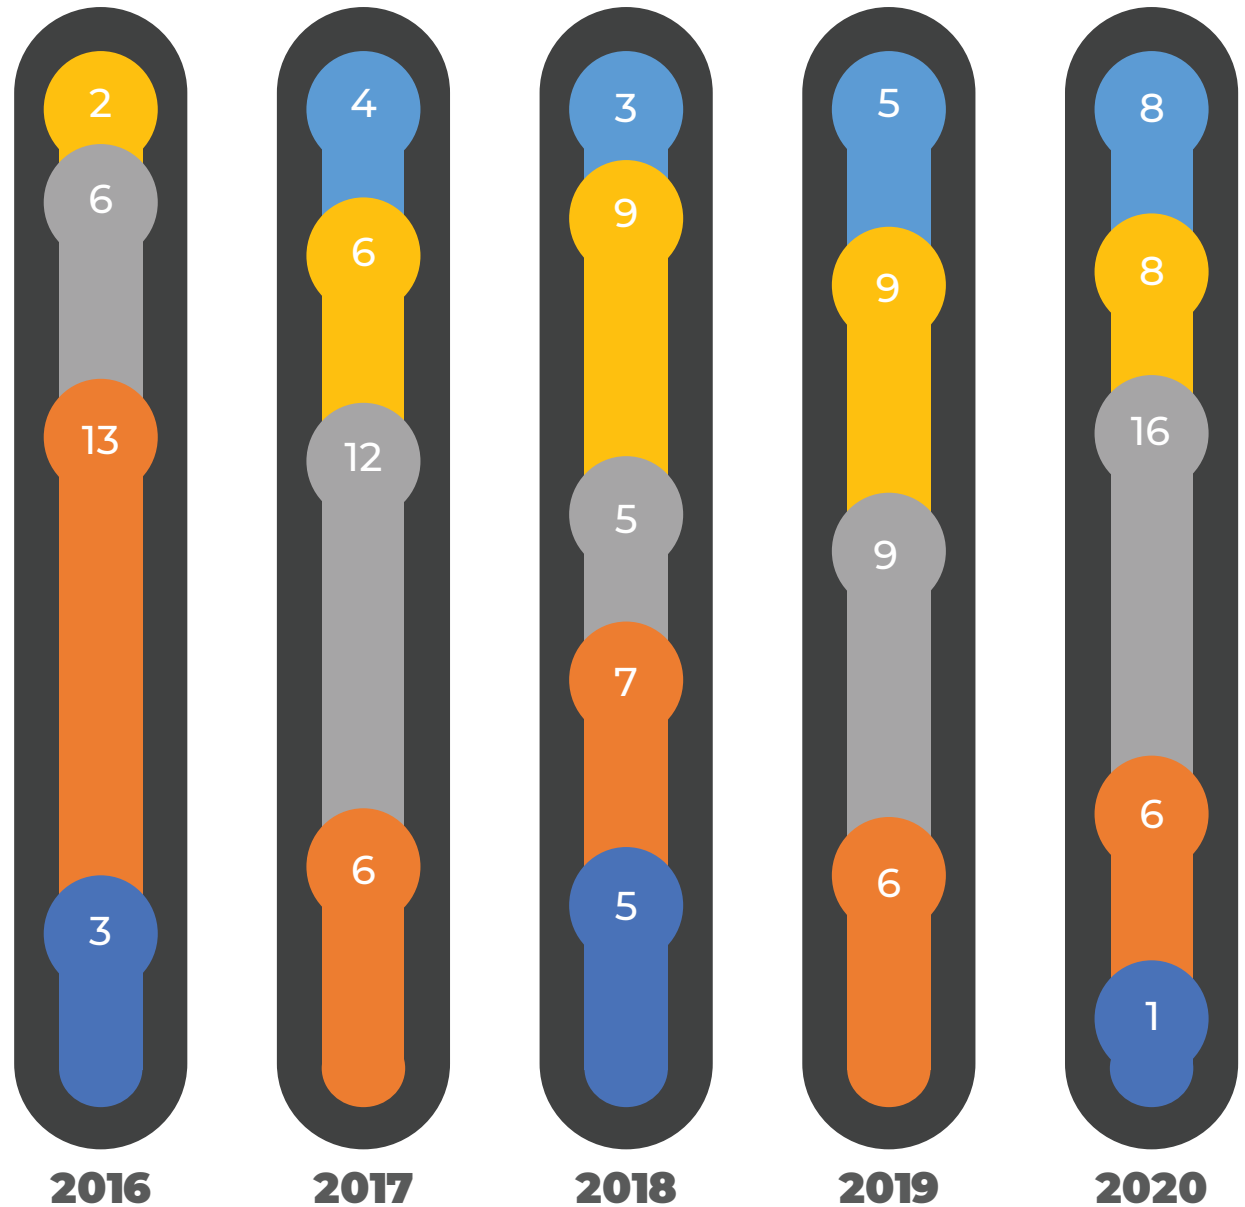

# DP Results 2016-20

**2016**  
24 students

**2017**  
28 students

**2018**  
29 students

**2019**  
29 students

**2020**  
39 students

■ 27 - 31 ■ 32 - 35 ■ 36 - 39 ■ 40 - 42 ■ 43 - 45

Percentage of BIS  
Students who  
scored **40 or more**  
**out of 45**

# The CORE (2016-20)