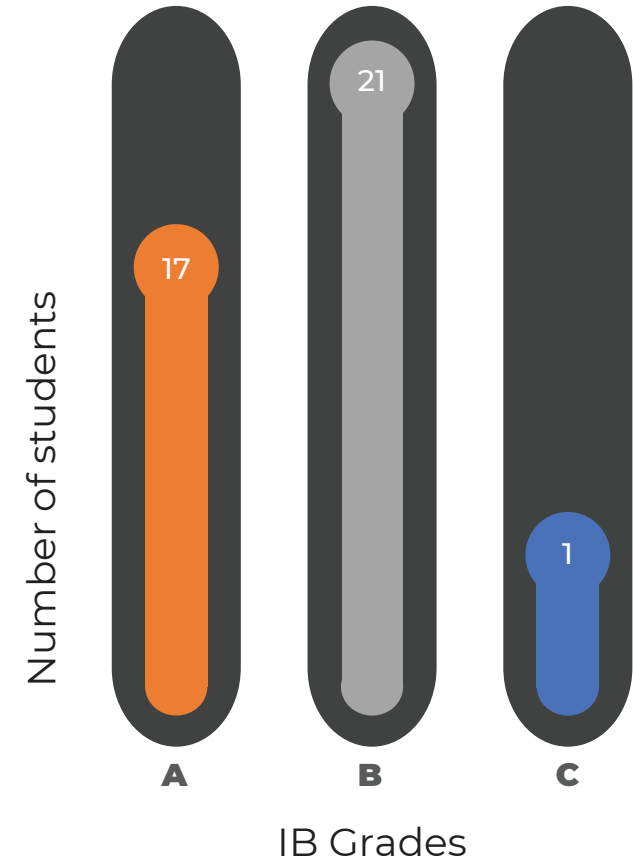

GRADE DISTRIBUTION - TOK