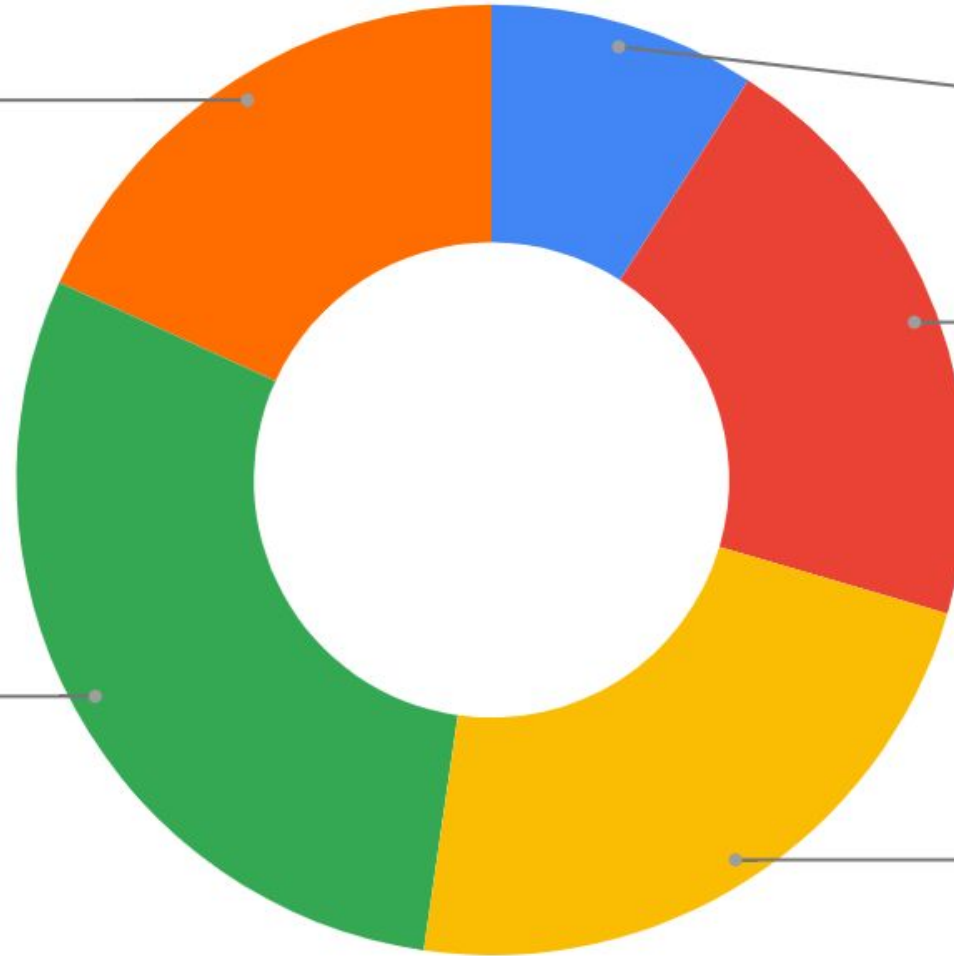

Results 2023

Average grade was 5.9 out of 7

Average bonus points obtained 2.2
(Out of a maximum of 3)

12 students achieved a perfect score of 3/3 in the core

All 44 students were awarded the Diploma

1 student achieved a score of 45 points, 1 student got 44, 2 students got 43, 4 students got 42, 2 got 41, 5 got 40

Average score obtained by the class was 38 points (out of 45) compared to world average of 30.25

DP 2023 results at a glance

DISTRIBUTION OF POINTS

BIS IBDP Results 2023

42-45
18.2%

28-31
9.1%

32-35
20.5%

39-41
29.5%

36-38
22.7%

DP Results 2016-23

BIS IBDP Results 2016-23

(Points out of 45)

2016
24 students

2017
28 students

2018
29 students

2019
29 students