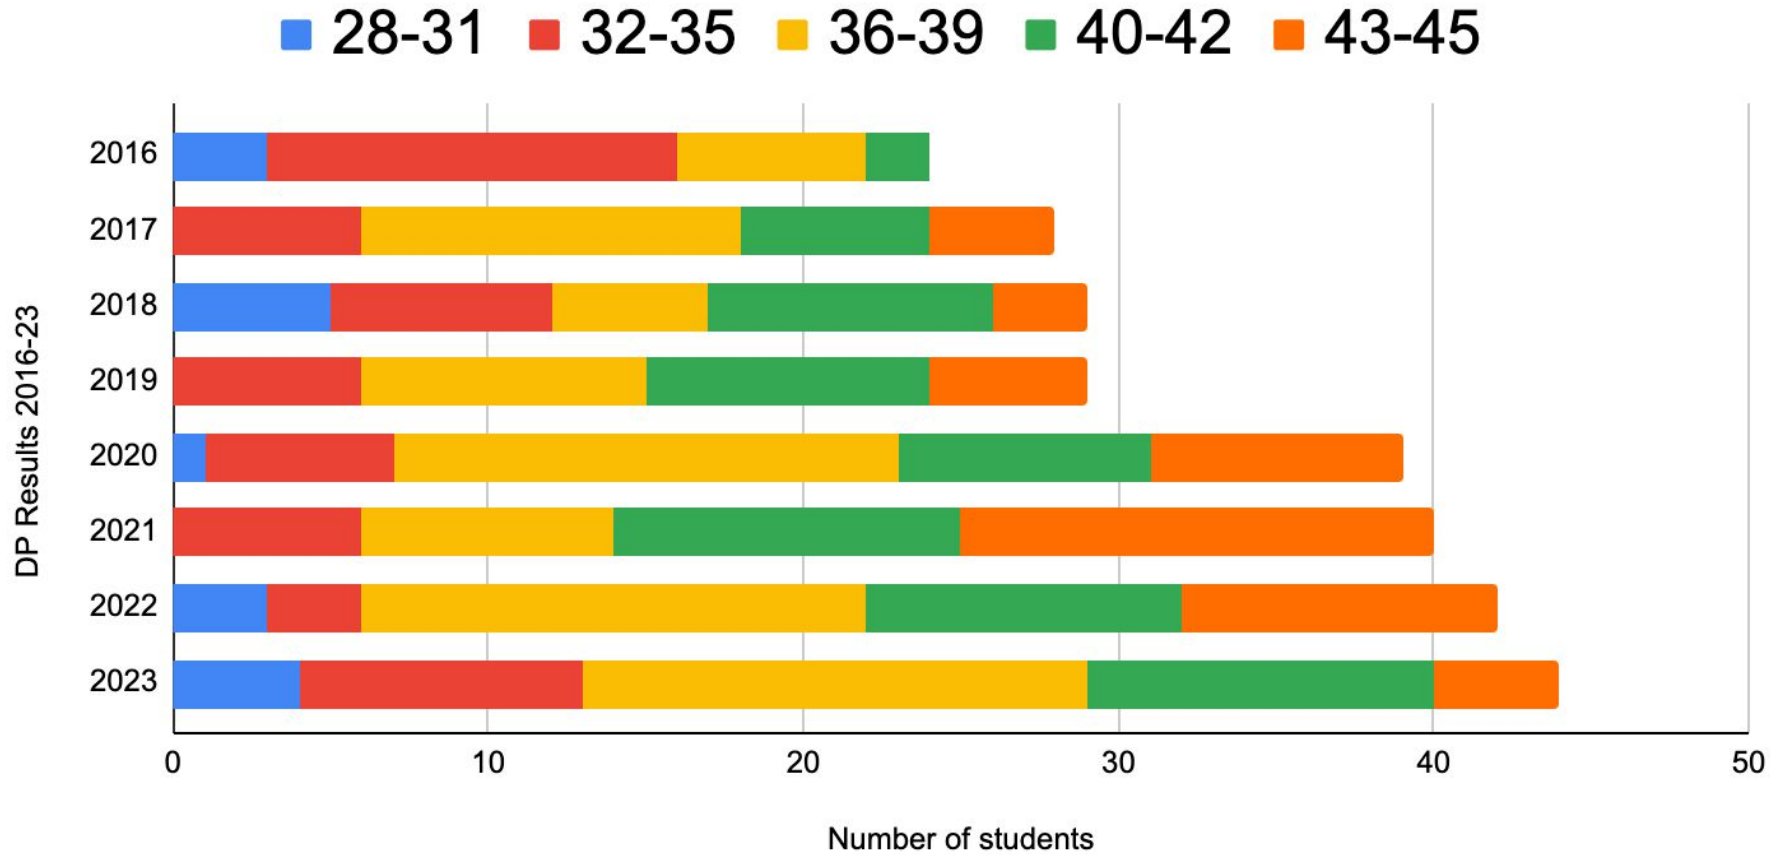

Average score obtained by the class was 38 points (out of 45) compared to world average of 30.25

DP 2023 results at a glance

DISTRIBUTION OF POINTS

BIS IBDP Results 2023

42-45
18.2%

28-31
9.1%

32-35
20.5%

39-41
29.5%

36-38
22.7%

DP Results 2016-23

BIS IBDP Results 2016-23

(Points out of 45)

2016
24 students

2017
28 students

2018
29 students

2019
29 students

2020
39 students

2021
40 students

2022
42 students

2023
44 students

School statistics May 2016-23

Bombay International School	2016	2017	2018	2019	2020	2021	2022	2023
Number of candidates registered for the session	24	28	29	29	39	40	42	44
Number of candidates who obtained the diploma	24	28	29	29	39	40	42	44
Average points obtained (out of 45)	35	39	37	39	39	40	39	38
Highest Diploma points awarded to a candidate	42	45	44	44	45	45	45	45
Average grade obtained by students who passed the diploma (out of 7)	5.43	6.02	5.84	6.06	5.91	6.28	6.13	5.9